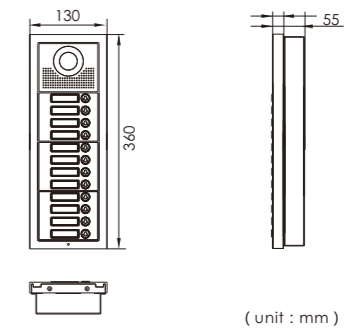

Product Views