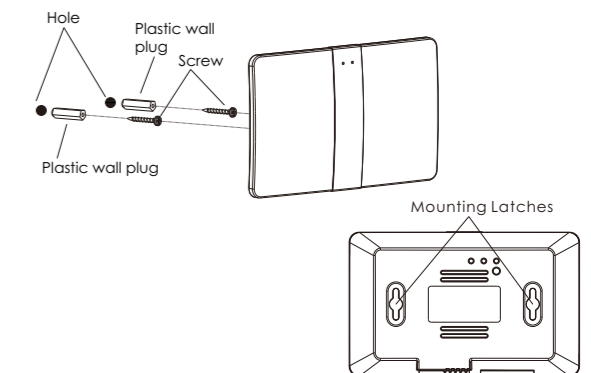

Installation