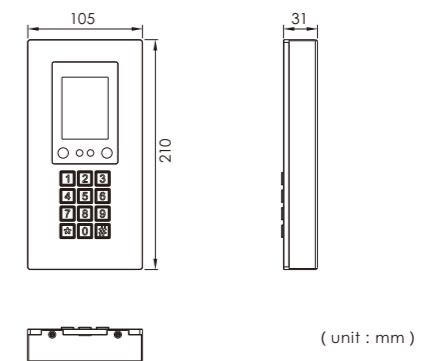

Product Views