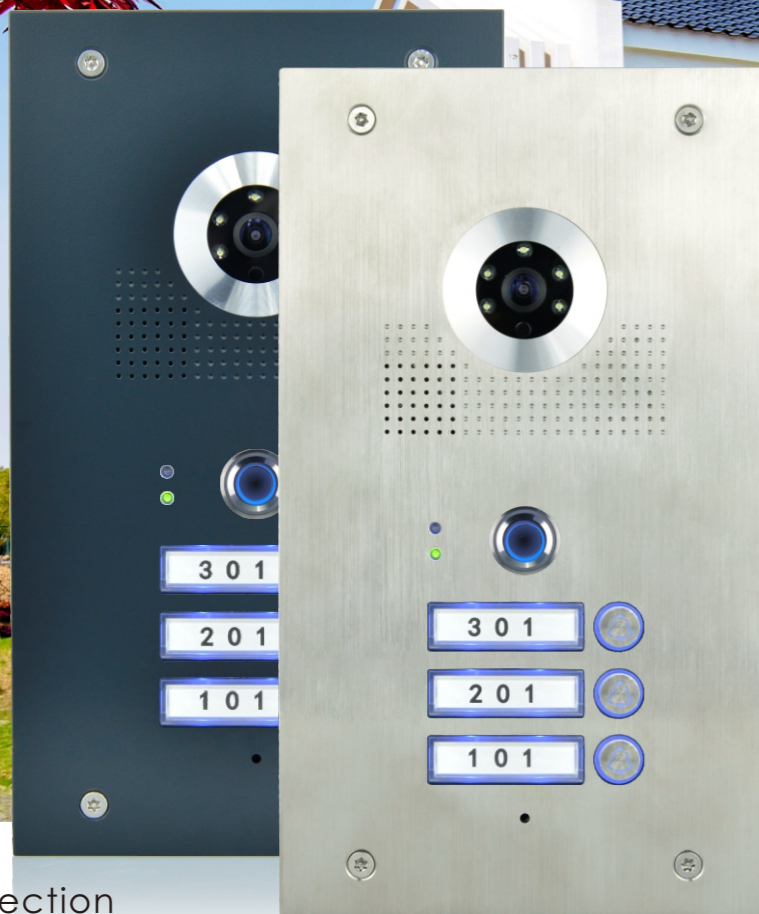

Product Views

Installation

New 2 Wires BUS Building System

Fish Eye Camera

Blue backlight

Wide angle

Remote Control

Night Vision

Fingerprint

Features:

- Outdoor station with 1~3 users
- Stainless Steel panel
- Color: Silver / Grey painted
- Flush mounted
- Terminal block easy installation
- Blue backlight nameplate
- HD fish eye camera
- 170° wide angle
- Water proof and anti-vandal
- Function: calling / talking
- Fingerprint
- Resolution: 700 TV lines
- Power output: 32V / 1A
- Working temperature: -25°C~65°C
- Dimension: 150*259*47.5(mm)