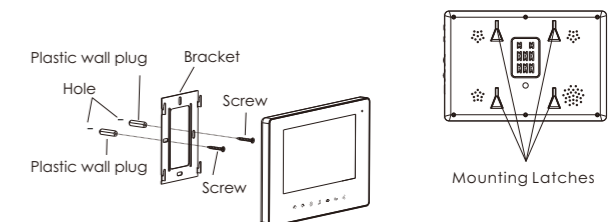

Installation