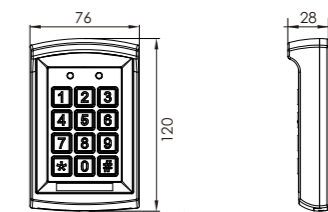

Product Views