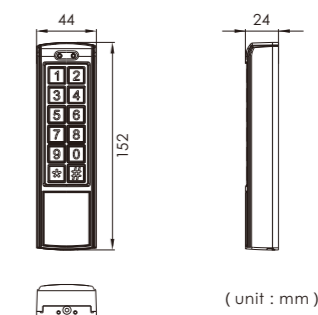

Product Views