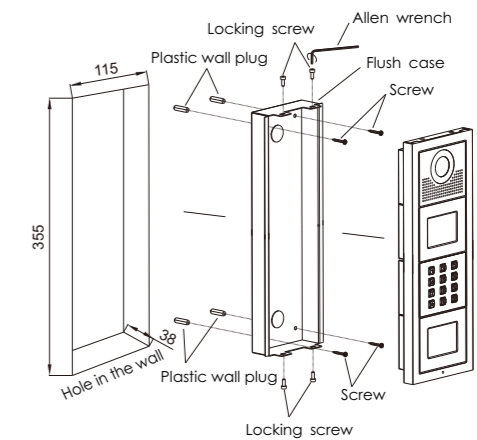

Installation