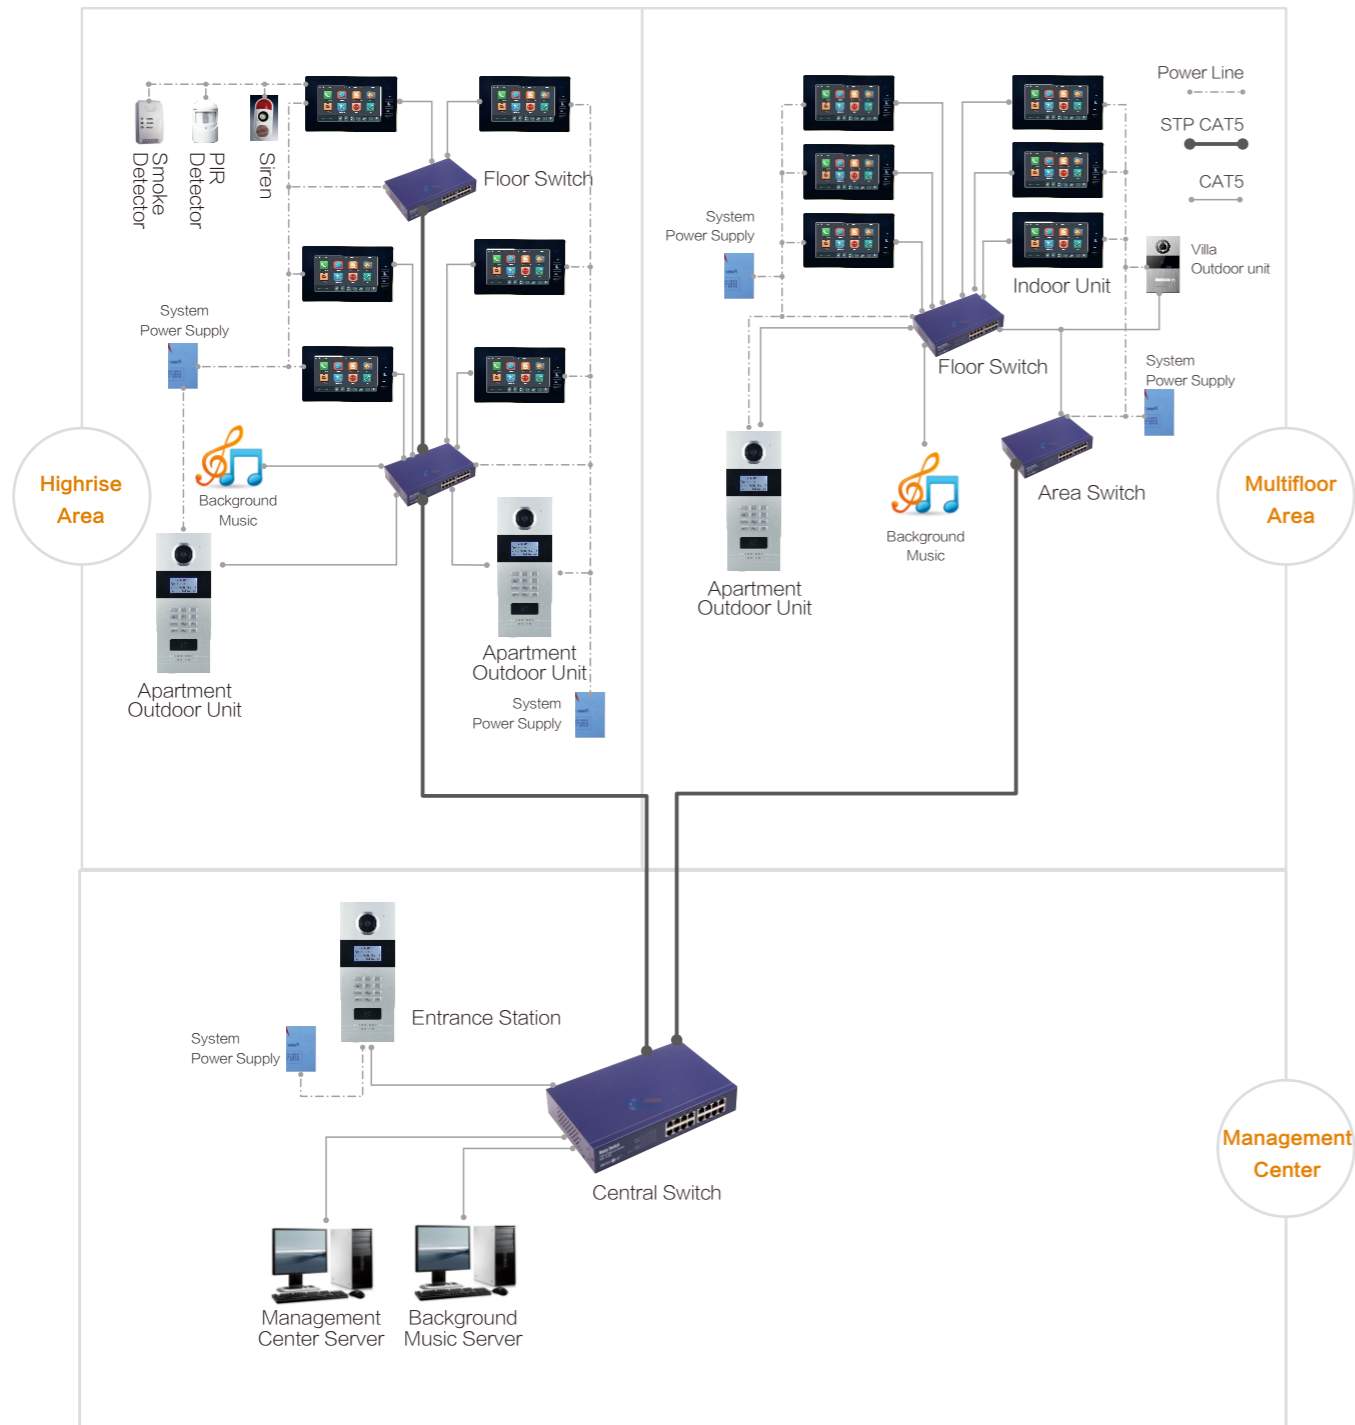

TCP/IP Multi-apartment Intercom System