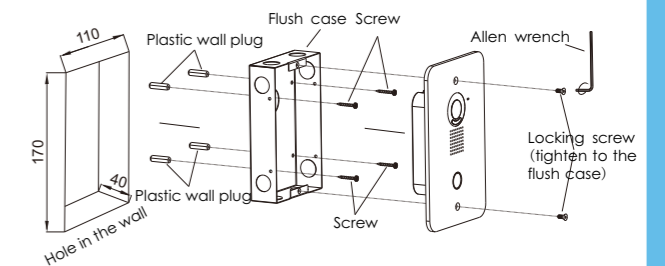

Installation