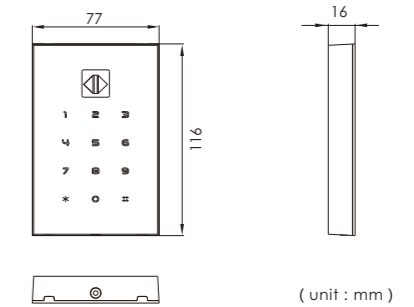

Product Views