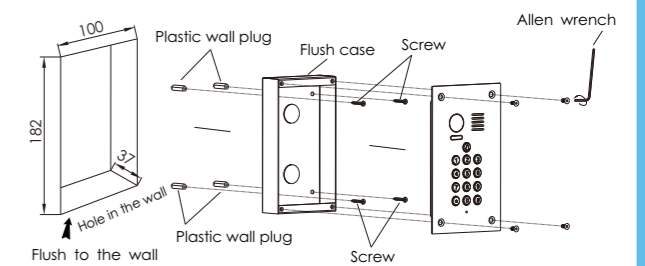

Installation