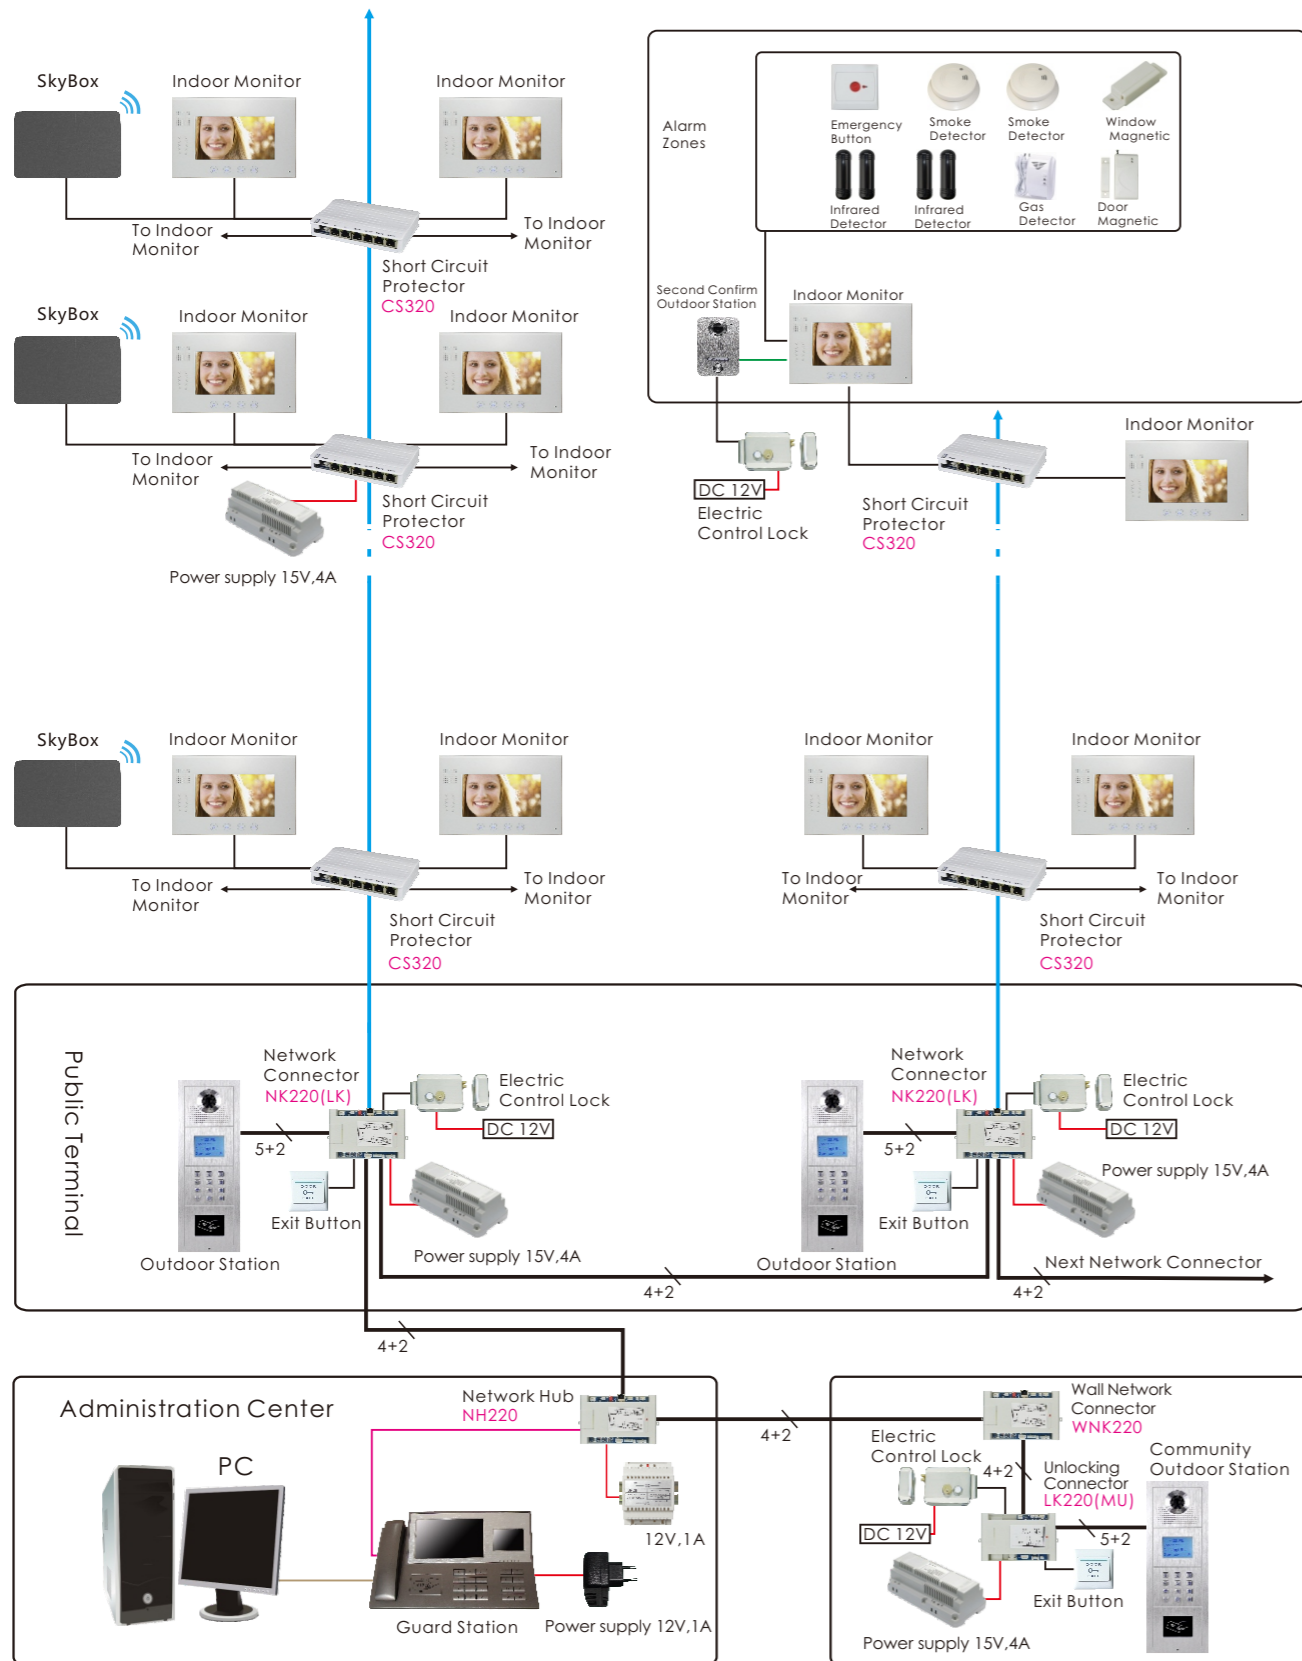

Cat5 One Cable Multi-apartment System

Cable Selection

Devices	Wires	Description		
Wires for Indoor Part 1				
Short Circuit Protector	—	Indoor Monitor	UTP5E	Video / Signal / Audio / Power Supply
Indoor Monitor	—	Indoor Monitor	UTP5E	Video / Signal / Audio / Power Supply
Wires for Indoor Part 2 (connect to second confirm outdoor station)				
Short Circuit Protector	—	Indoor Monitor	UTP5E	Video / Signal / Audio / Power Supply
Indoor Monitor	—	Second Confirm Outdoor Station	RVV4	Video / Signal / Audio / Power Supply
Second Confirm Outdoor Station	—	Electric Control Lock	RVV2	Control
Indoor Monitor	—	Indoor Monitor	UTP5E	Video / Signal / Audio / Power Supply
Main Wires for Inside Building				
Network Connector	—	Short Circuit Protector	UTP5E	Video / Signal / Audio / Power Supply
Short Circuit Protector	—	The Last Short Circuit Protector	UTP5E	Video / Signal / Audio / Power Supply
Wires for Outdoor Part				
Network Connector	—	Unlocking Connector	UTP5E	Video / Signal / Audio / Power Supply
Unlocking Connector	—	Outdoor Station	UTP5E	Talk / Video / Signal / Audio / Power Supply
Unlocking Connector	—	Electric Lock	RVV2	Control
Unlocking Connector	—	Exit Button	RVV2	Control
Wires for Network Part				
Network Connector	—	Network Adapter	RVV4+SYV75	Video / Signal / Audio
Network Adapter	—	Guard Station	RVV4+SYV75	Video / Signal / Audio
Guard Station	—	PC	USB	Signal / Audio
Wires for Power Supply				
DC Power Output	—	Devices	RVV2	Power Supply

Note: All these statics are for reference.

Configuration of Power Supply

	Devices	Power	Configuration
Indoor Part	Short Circuit Protector+Indoor Monitor	SP28(15V,4A)	1 SP28 for 8 indoor monitors
	Short Circuit Protector+Indoor Monitor +Second-confirmed Outdoor Station	SP28(15V,4A)	1 SP28 for 8 indoor monitors & Second-confirmed Outdoor Stations
Outdoor Part	Unlocking Connector+Outdoor Station +Network Connector	SP28(15V,4A)	1 SP28 for 1 outdoor station and 1 unlocking Connector
Network Part	Guard Station+Network Connector	SP28(15V,4A)	1 SP28 for 1 guard station and 1 unlocking Connector