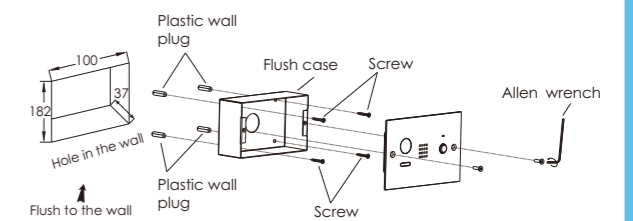

Installation