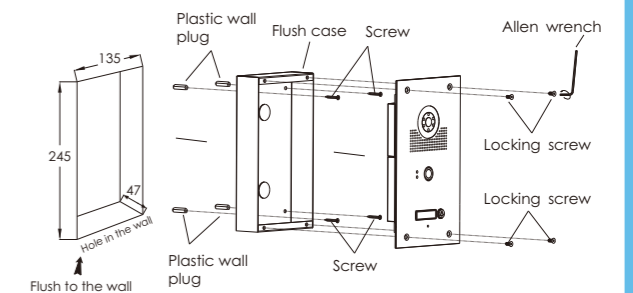

PL591 outdoor station

Multi-button outdoor station

- High-end 304 Stainless Steel
- Elegant brushed metal housing
- Waterproof and anti-vandal

Specification

Material	Aluminum alloy/ Stainless steel
Color	Silver / Grey painted
Camera	700TVL
View Angle	90°/ 170°
Working voltage	DC 12V/15V/ 32V
Working current	160mA
Working temp.	-25°C ~ 65°C
Illumination	0.1Lux
Backlight	Blue
Night light	8 x LEDs for 90°, 5 x LEDs for 170°
IP rate	IP65
Installation	Flush mounted
Dimension	150(W) x 259(H) x 47.5(D)mm
System	4 wires / 2 wires / Cat5

System	Model No.	Color	Remark
4 wires villa system	PL591BC4F(1)	Silver/grey	Finger print
4 wires villa system	PL591BC4P	Silver	Code access
4 wires villa system	PL591BC4(1)	Silver/grey	With Name Plate
2 wires building system	PL591BC2CF(1)	Silver/grey	With Name Plate

Product Views

Installation