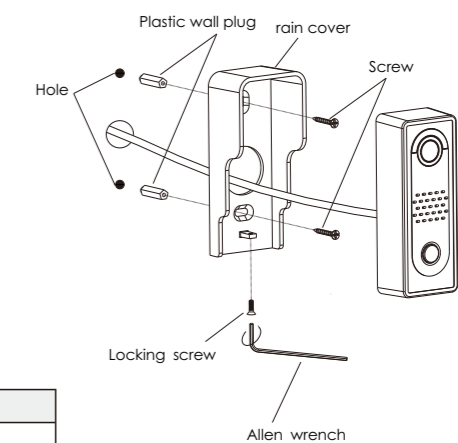

Slim outdoor station with rain cover

- High-quality zinc alloy housing
- Simple but fashionable design
- With rain cover, angle bracket for option
- One button calling/talking
- Waterproof, dustproof, anti-vandal design

Specification

Material	Zinc alloy
Color	Silver/Black
Camera	700TVL
View Angle	90°
Working voltage	DC 12V/15V
Working current	100mA
Working temp.	-25°C ~ 65°C
Illumination	0.1Lux
Backlight	Blue
Night light	6 x LEDs
IP rate	IP65
Installation	Surface mounted
Dimension	58(W) x 134(H) x 40(D)mm
System	4 wires / Cat5/ 4+2

System	Model No.	Color	Remark
4 wires villa system	PL930C4	Silver/Black	
4+2 wires building system	PL930C4C	Silver/Black	Second confirm outdoor
Cat5 one cable system	PL930C4C	Silver/Black	Second confirm outdoor

Product Views

(unit : mm)

Installation