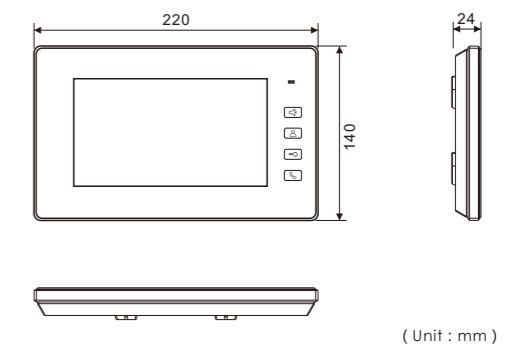

Product Views