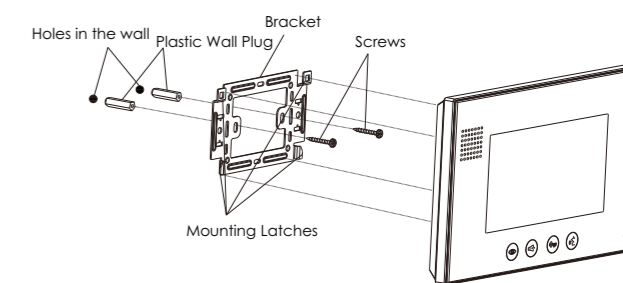

Installation