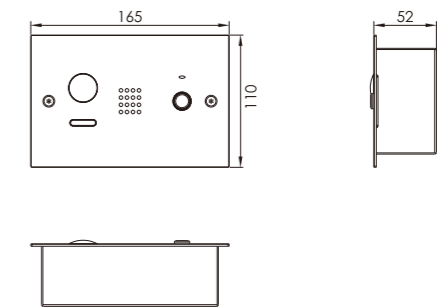

Product Views