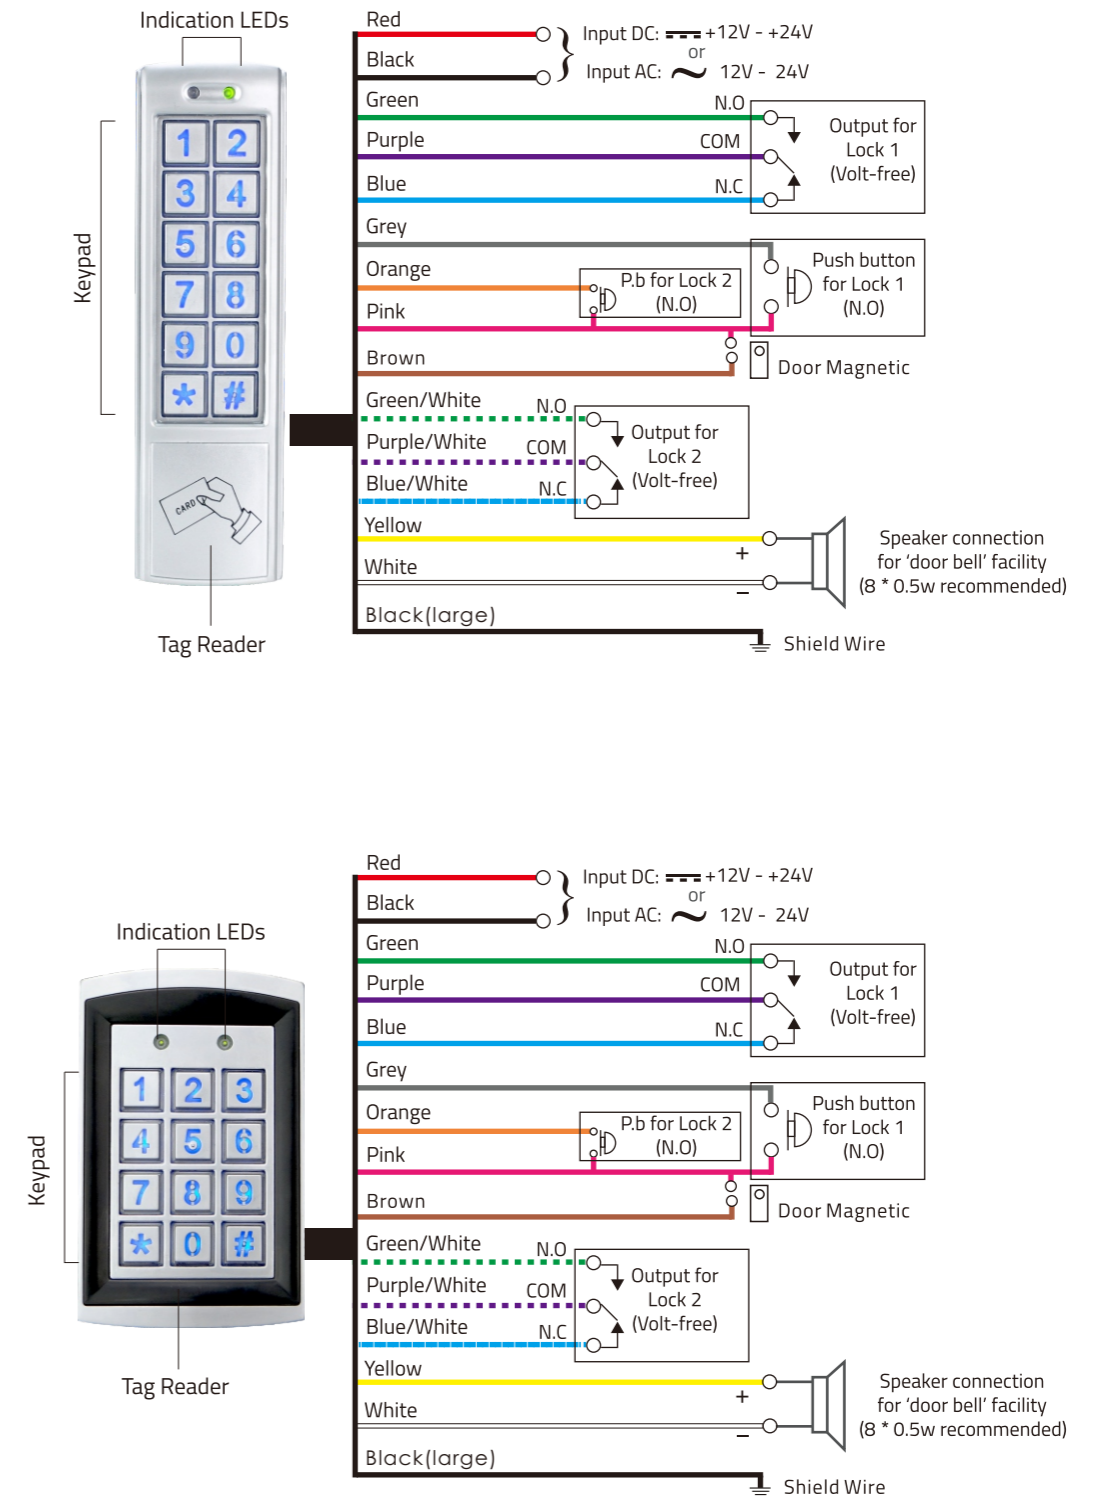

Access Control