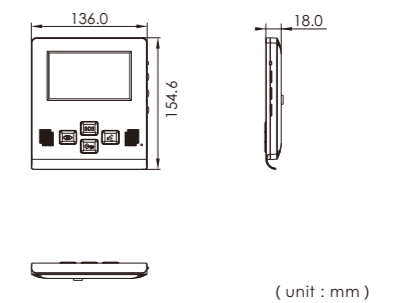

Product Views