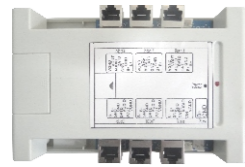

Accessories

CS220
Short Circuit Protector
Support 4-route indoor units
Working Voltage : 15V
Working Temperature : -25°C~65°C
Installation : surface mounted
Dimension : 160x105x36(mm)