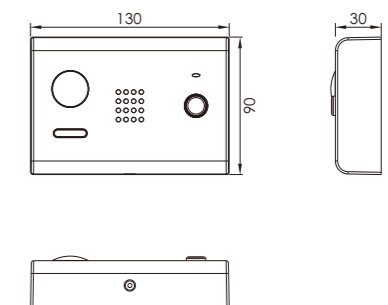

Product Views