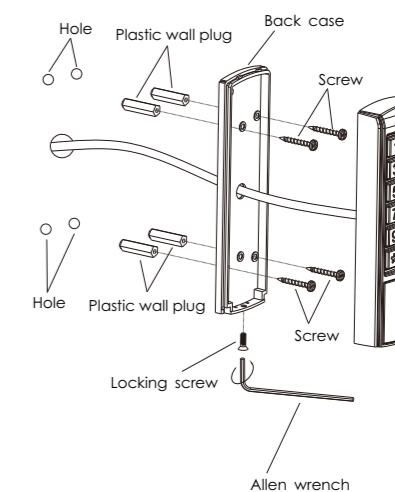

Installation