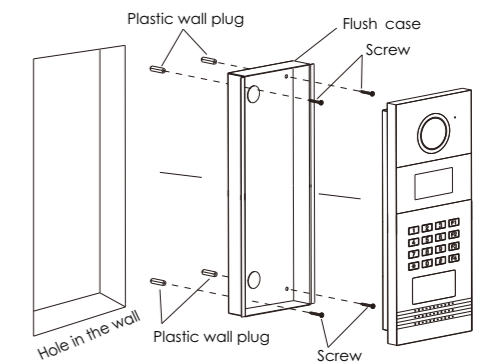

Installation