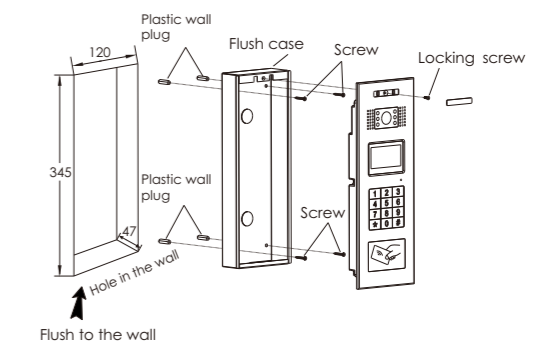

Building type outdoor station with light sensitivity touch keypad

- Aluminum alloy panel
- Waterproof, dustproof, anti-vandal design
- Metal touch keypads with light sensitivity
- Support code access/ID card access

Specification

Material	Aluminum alloy
Color	Silver
Camera	700TVL
View Angle	90°
Working voltage	DC 15V
Working current	380mA
Working temp.	-25°C ~ 65°C
Illumination	0.1Lux
Backlight	White
Night light	6 x LEDs
IP rate	IP65
Installation	Flush mounted
Dimension	131 (W) x 362 (H) x 51 (D) mm
System	4+2 wires / Cat5

System	Model No.	Material	Keypad
4+2 wires building system	PL821DC4CPDK	Aluminum alloy	With
Cat5 one cable system	PL821DC4CPDK	Aluminum alloy	With

Product Views

Installation