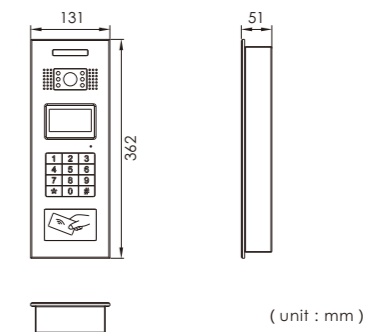

Product Views

Installation