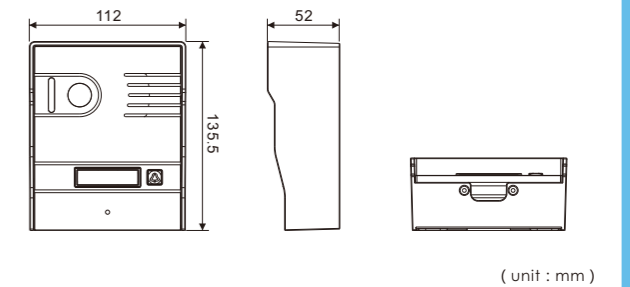

Product Views