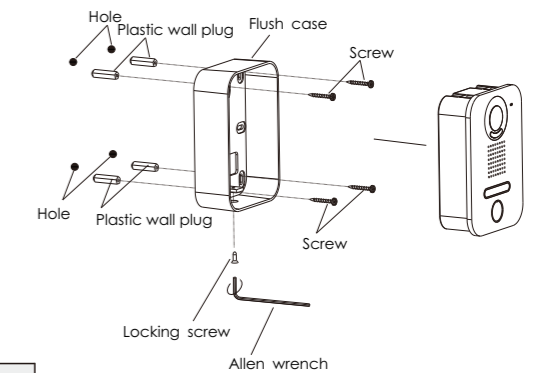

Installation

System	Model No.	Color	Remark
2 wires villa system	PL270C2	Silver/Black	
4 wires villa system	PL270C4	Silver/Black	
4+2 wires building system	PL270C4C	Silver/Black	Second confirm outdoor
Cat5 one cable System	PL270C4C	Silver/Black	Second confirm outdoor