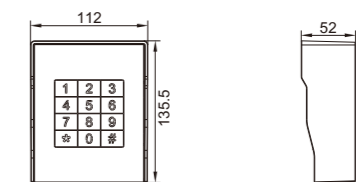

Product Views