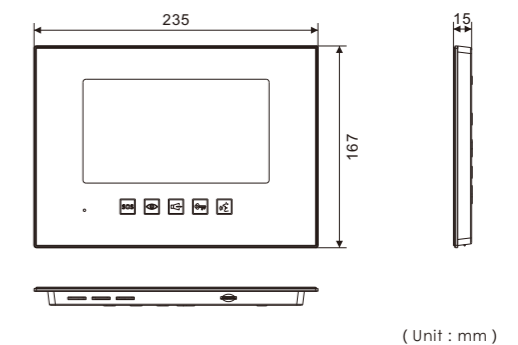

Product Views