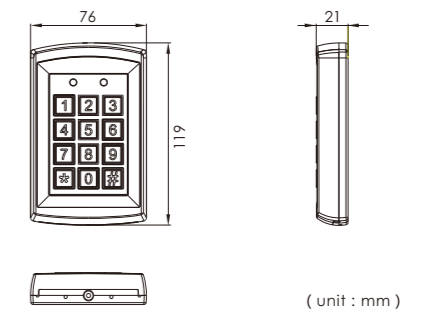

Product Views