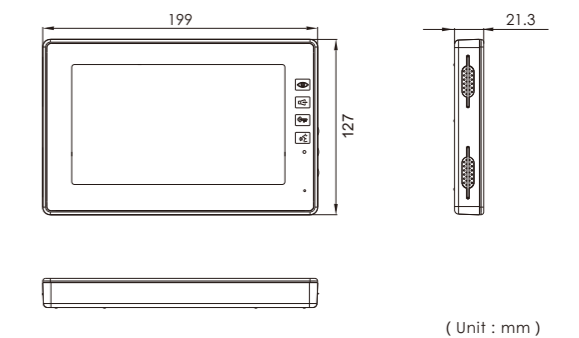

Product Views