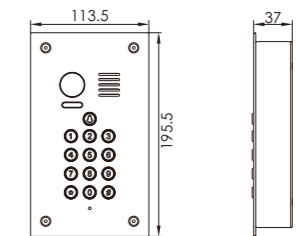

Product Views