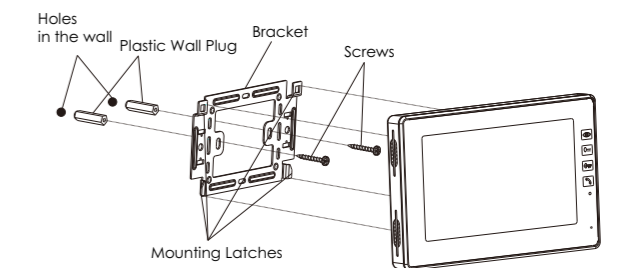

Installation