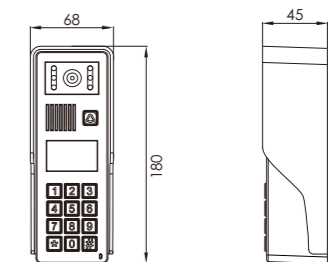

Product Views