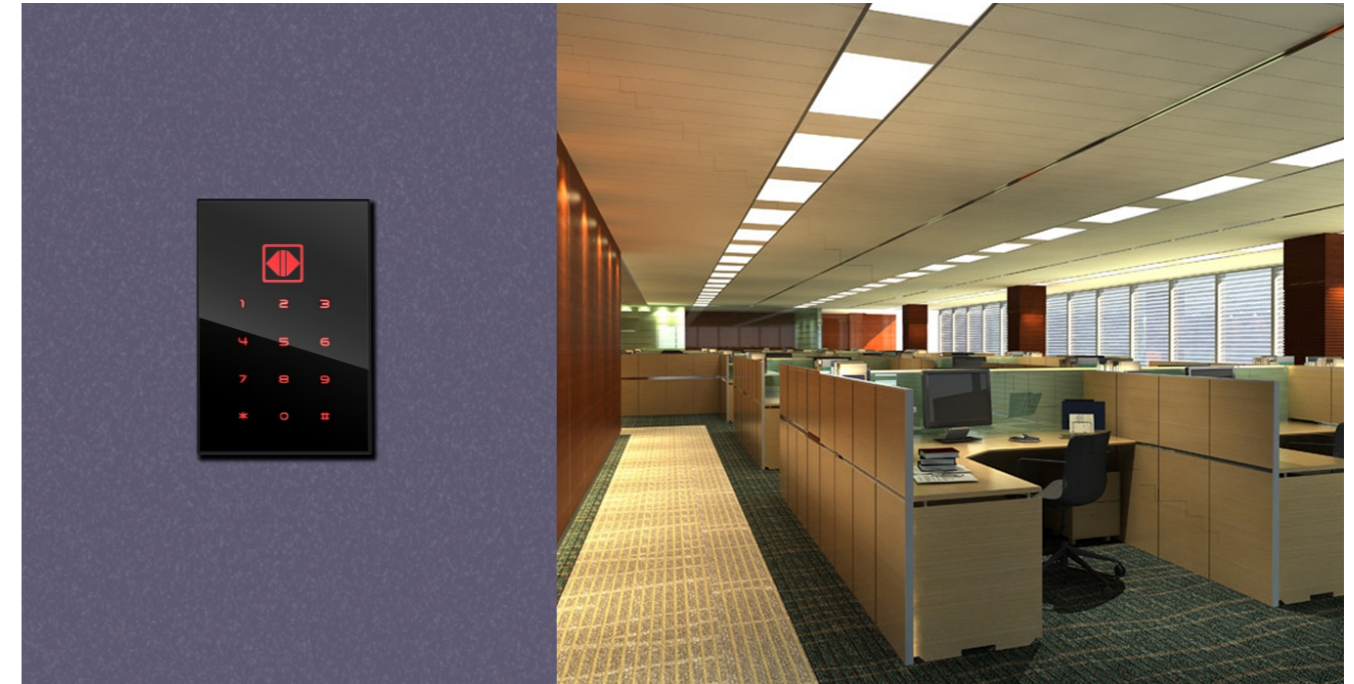

Access control with touch keypad

- ABS plastic panel
- Blue, red, white backlit keypad for option
- Touch keypad operation
- Waterproof
- Built-in EM reader

Specification

Material	ABS plastic
Color	Black
Working temp.	-25°C ~ 65°C
Working voltage	AC/DC 12V-24V
Working current	45mA
Card Mode	ID card
Reader Frequency	125KHZ
Card Effective Distance	<5CM
IP rate	IP65
Dimension	77(W) x 116(H) x 16(D)mm
Capacity	1000 Codes or Fobs

Product Views

Installation