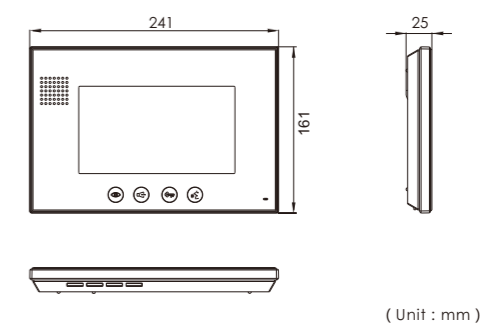

Product Views