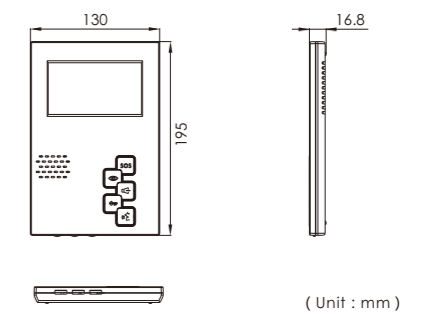

Product Views