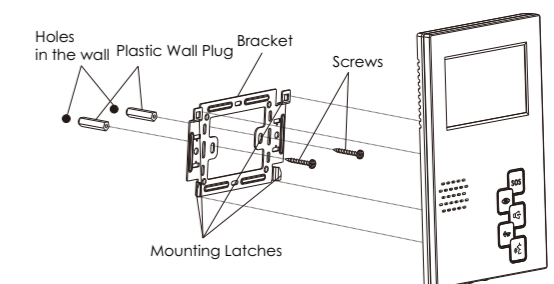

Installation