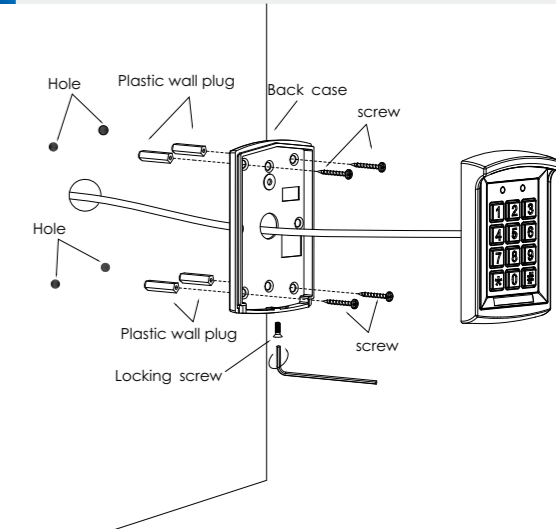

Installation