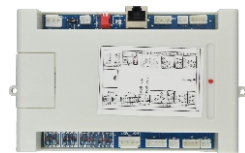

NK220
Network Connector
Working Voltage : 15V
Working temperature : -25°C~65°C
Installation : surface mounted
Dimension : 160x105x36(mm)