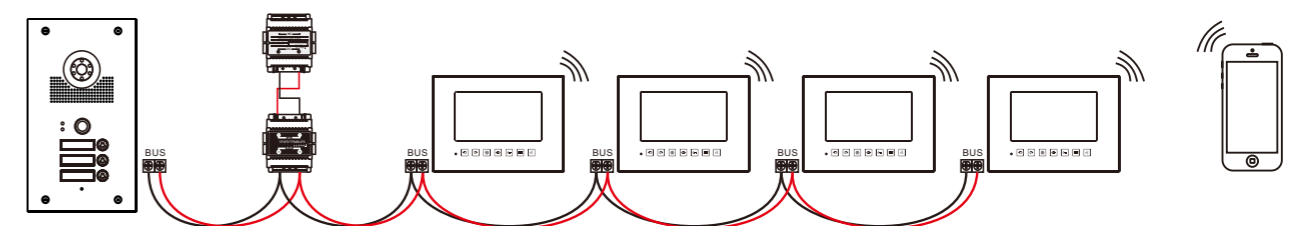

Fingerprint

Features:

- Outdoor station with 1~3 users
- Stainless Steel panel
- Color: Silver / Grey painted
- Flush mounted
- Terminal block easy installation
- Blue backlight nameplate
- HD fish eye camera
- 170° wide angle
- Water proof and anti-vandal
- Function: calling / talking
- Fingerprint
- Resolution: 700 TV lines
- Power output: 32V / 1A
- Working temperature: -25°C~65°C
- Dimension: 150*259*47.5(mm)

- 2 Wires BUS connection
- Fingerprint access up to 95 users programmable
- Stainless Steel panel

Stainless Steel panel

System Wiring Diagram:

Outdoor station with code & fingerprint

- ▶ Aluminum alloy panel
- ▶ Nameplate (or keypad) with blue backlight
- ▶ Waterproof, anti-vandal
- ▶ Code access / card access
- ▶ Fingerprint for option