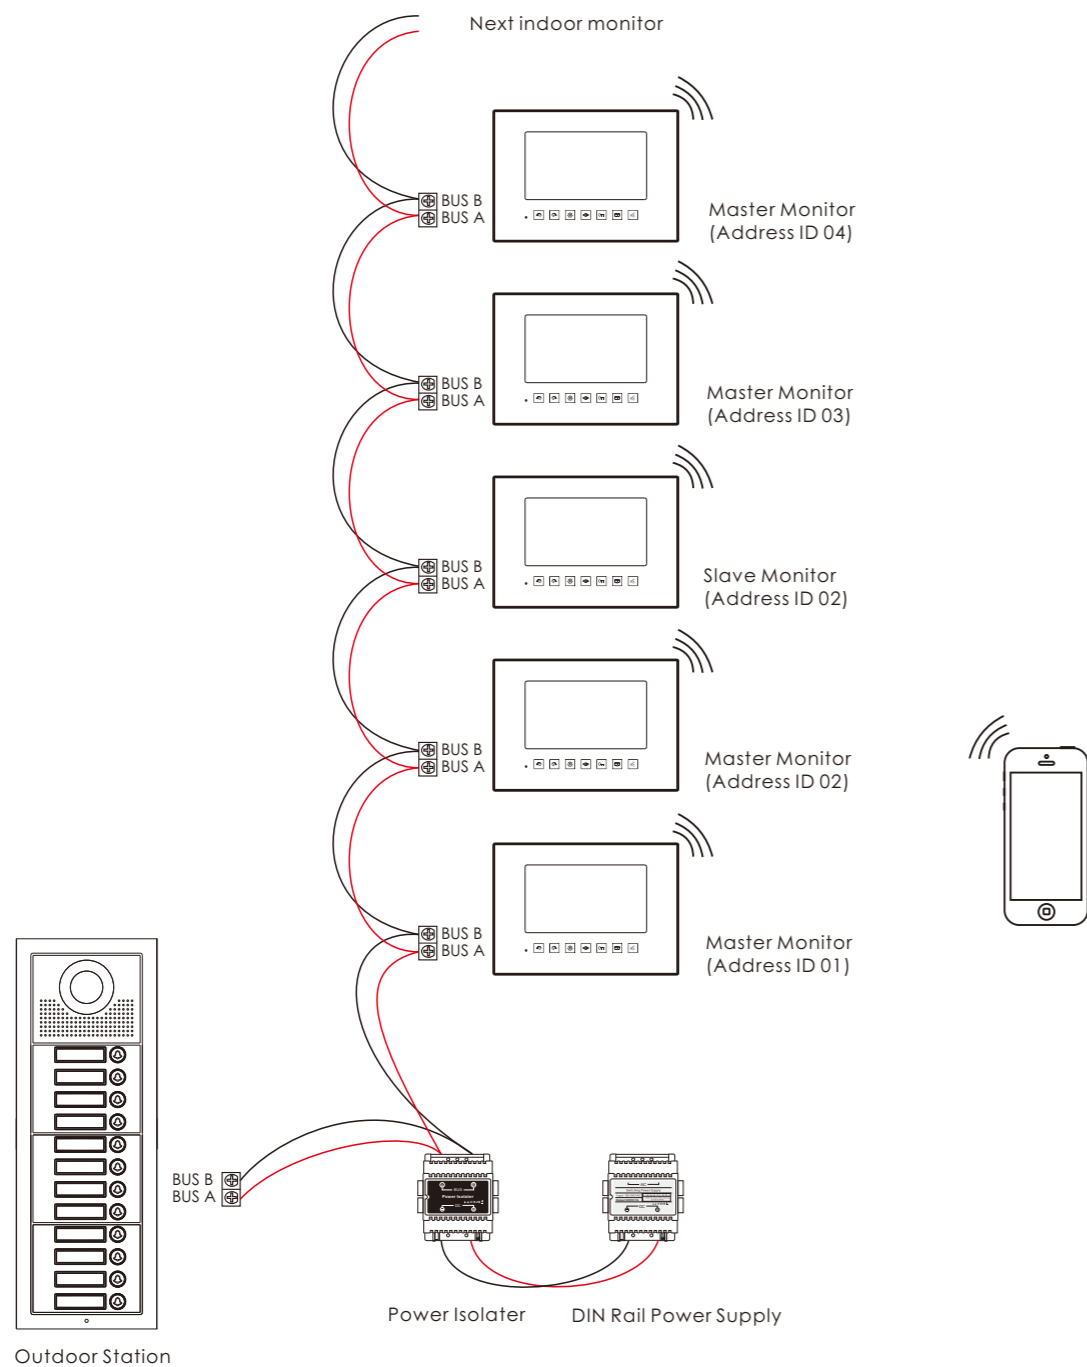

2 Wires Bus Multi-apartment Diagram

FEATURES:

1. BUS connection.
2. 2-wire non-polar wiring the whole installation, wire saving and convenient.
3. Maximal length of wiring can reach up to 300m.
4. Support up to max. 128 apartments.
5. Multiple monitors for one apartment/house.
6. Plug-in connectors and DIP switches for rapid installation.
7. Clear and stable picture and audio full duplex communication.
8. Support automatically/manually picture capturing.
9. Different type of outdoor station for different solution.

NOTES