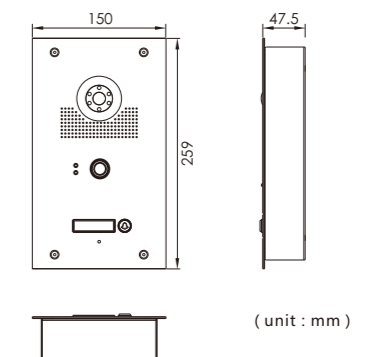

Product Views

Installation