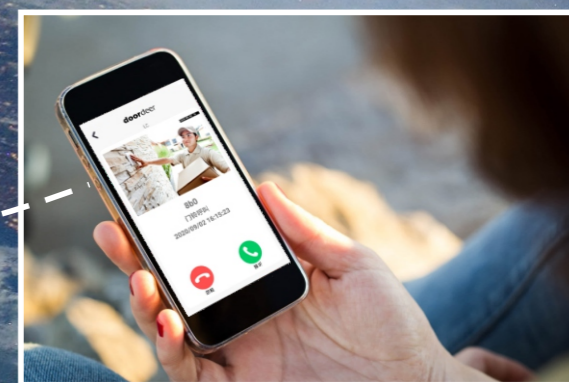

New Generation Information Network Platform

Cloud Platform covering global users,
the products connected to the Cloud Platform

for users to access via App.

Product picture	Main function description	Description of main characteristics
 <p>PL960SAPM-V3</p>	<p>Wifi video intercom works with smartphones. You can see, hear and speak to the person from your door station no matter where you are and what you are doing, and you can open your door through smartphones or tablets.</p> <p>Talking, monitoring, unlocking on mobile phone Picture memory & video recording Check history events from cloud/card 32G TF card for motion detection Remote unlocking, 2 locks for option 40 group passwords for code access Define lock and unlock time</p> <p>Video intercom with WiFi IP Indoor Monitor by full duplex under WLAN or LAN</p>	<p>Supports Android / iOS Devices P2P protocol Distributed server WiFi Enabled and built-in ethernet RJ45 connector Outdoor video intercom with Indoor wirelessly under local network (LAN) Self-developed application Quick & Easy Install Multiple Users</p> <p>Aluminum brushed silver panel 1080P IP camera with 110° wide angle Night light compensation With keypad for code access Nameplate Separate antenna PoE version for option IP rate: IP65 (Rain cover type for option) Surface mounted Working temperature: -25°C~65°C Input: 12V DC Dimensions: 105*210*32mm (without rain cover)</p>
 <p>PL960M-V3</p>	<p>Wifi video intercom works with smartphones. You can see, hear and speak to the person from your door station no matter where you are and what you are doing, and you can open your door through smartphones or tablets.</p> <p>Talking, monitoring, unlocking on mobile phone Picture memory & video recording Check history events from cloud/card 32G TF card for motion detection Remote unlocking, 2 locks for option Define lock and unlock time</p> <p>Video intercom with WiFi IP Indoor Monitor by full duplex under WLAN or LAN</p>	<p>Supports Android / iOS Devices P2P protocol Distributed server WiFi Enabled and built-in ethernet RJ45 connector Outdoor video intercom with Indoor wirelessly under local network (LAN) Self-developed application Quick & Easy Install Multiple Users</p> <p>Aluminum brushed silver panel 1080P IP camera with 110° wide angle Night light compensation Nameplate Separate antenna PoE version for option IP rate: IP65 (With Rain Cover) Surface mounted Working temperature: -25°C~65°C Input: 12V DC Dimensions: 112*136*52mm</p>
 <p>MR830M</p>	<p>Wifi video intercom works with smartphones. You can see, hear and speak to the person from your door station no matter where you are and what you are doing, and you can open your door through smartphones or tablets.</p> <p>Talking, monitoring 4 channels, unlocking and transferring call on monitor screen Intercom between Indoor Monitors Picture memory & video recording Check history events from cloud/card Video intercom with WiFi IP door station by full duplex under WLAN or LAN</p>	<p>Supports Android / iOS Devices P2P protocol Distributed server WiFi Enabled and built-in ethernet RJ45 connector Indoor video intercom with Outdoor wirelessly under local network (LAN) Self-developed application Quick & Easy Install Multiple Users</p> <p>7 inch TFT LCD screen Color: White Touch screen operation Monitoring / talking / unlocking / call transfer / internal intercom Check history events Surface mounted Temperature: -10°C~50°C Working voltage: 12V Resolution: 1024*600 pixels Dimension: 221*144*20mm N.W: 350g</p>