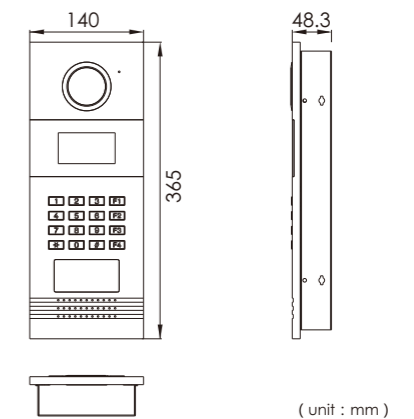

Product Views