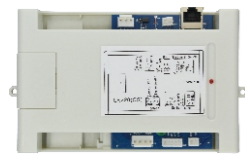

LK220
Unlocking Connector
Connected with outdoor station and E-lock
Working Voltage : 15V
Working temperature : -25°C~65°C
Installation : surface mounted
Dimension : 160x105x36(mm)