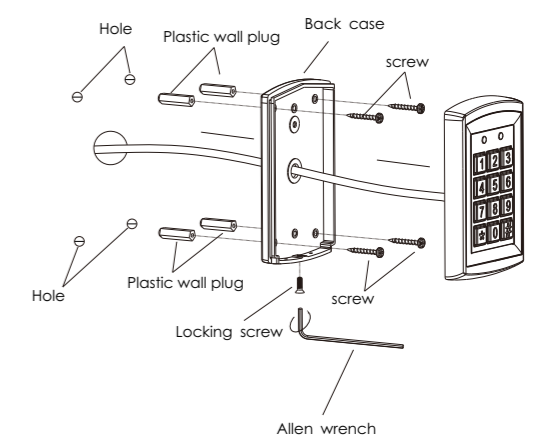

Installation