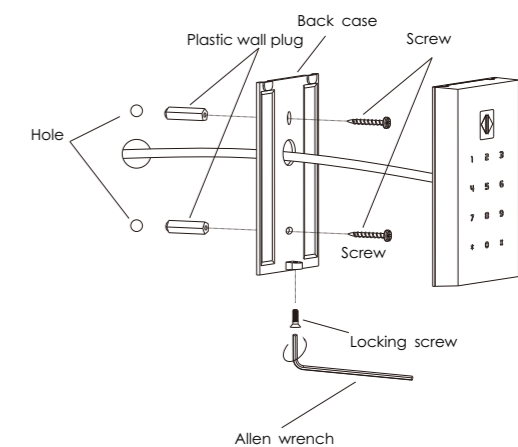

Installation