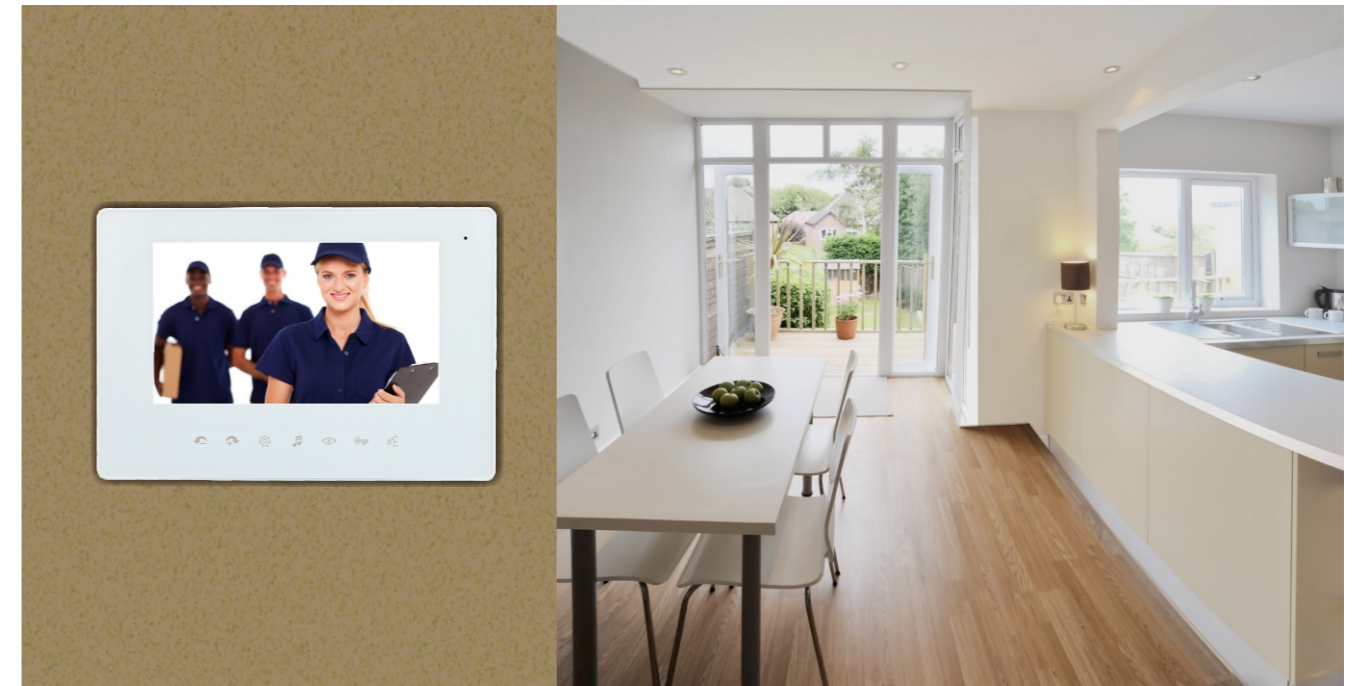

7 inch TFT-LCD indoor monitor

- High resolution
- Acrylic surface
- Backlight touch button
- Menu operation

Specification

Material	Acrylic/ABS plastic
Color	Black/White
Working temp.	-10°C ~ 50°C
Working voltage	DC 12V/32V
Working current	420 mA
Display	7" TFT
Resolution	800x480
Dimension	212(W)x144(H)x16(D) mm
Installation	Surface mounted
System	4 wires/ 2 wires building

System	Model No.	Color	Remark
4 wires villa system	MR660C4	White	
4 wires villa system	MR660C4S	White	memory function
2 wires Building system	MR660C2C	White	

Product Views

(Unit : mm)

Installation