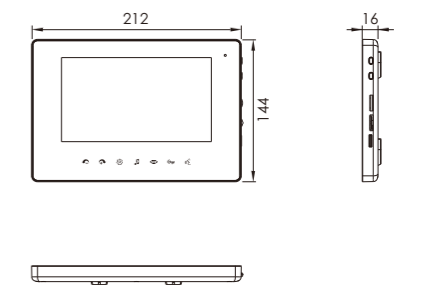

Product Views