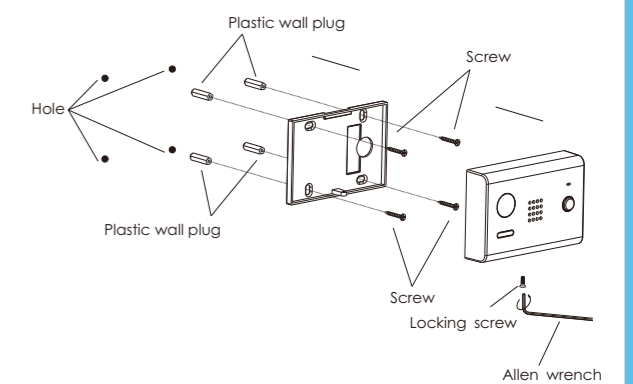

Installation