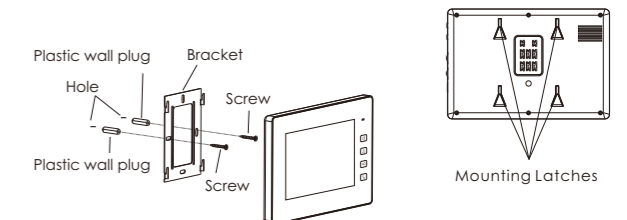

Installation