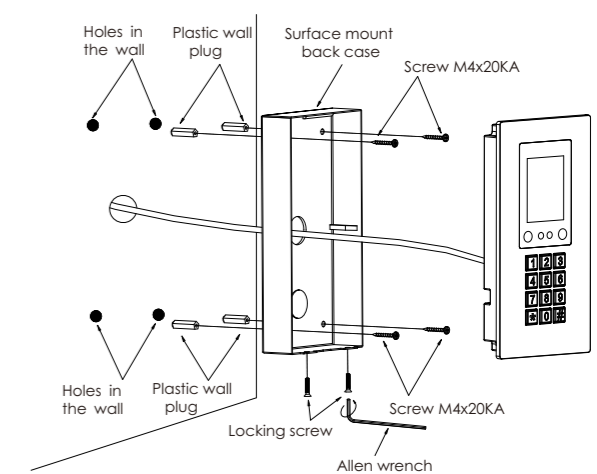

Installation