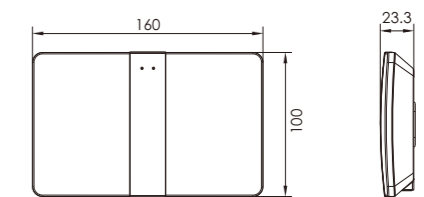

Product Views