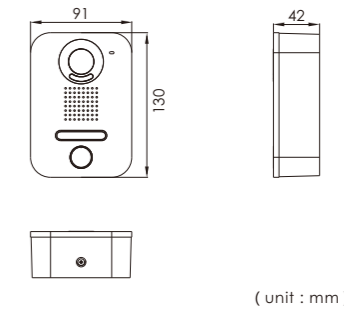

- ▶ Adjustable camera
- ▶ Nameplate with blue backlight
- ▶ One button operation
- ▶ Waterproof, dustproof, anti-vandal design

Product Views

Specification

Material	Aluminum alloy
Color	Silver/Black
Camera	700TVL
View Angle	90°
Working voltage	DC 12V/15V/18V
Working current	135mA
Working temp.	-25°C ~ 65°C
Illumination	0.1Lux
Backlight	Blue
Night light	4 x LEDs
IP rate	IP65
Installation	Surface mounted
Dimension	91 (W) x 130(H) x 42(D)mm
System	2 wires / 4 wires / Cat5 / 4+2