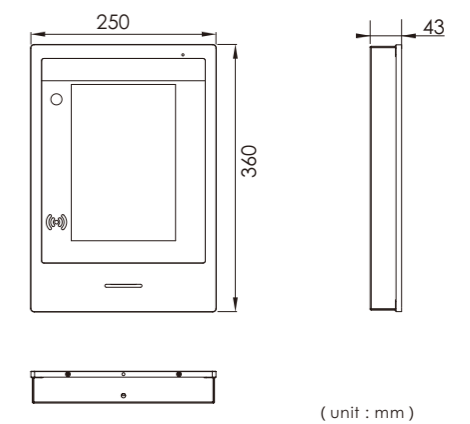

Product Views

Installation