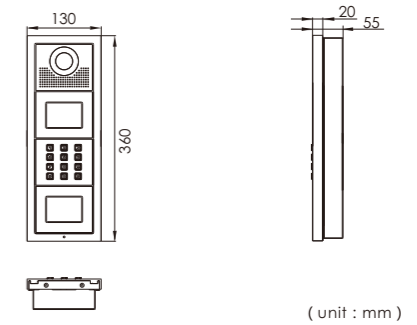

Product Views