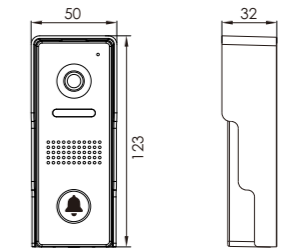

Product Views