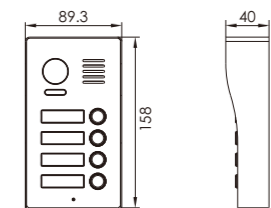

Product Views