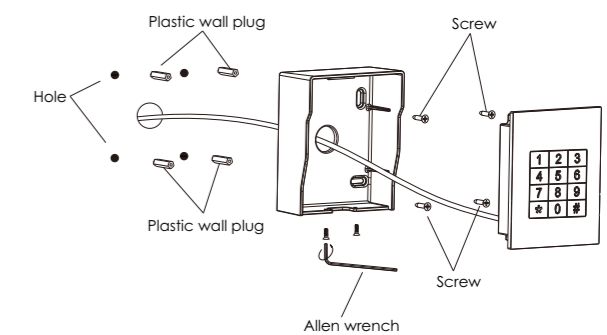

Installation