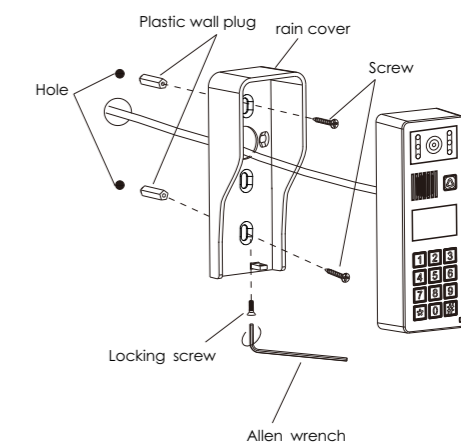

Installation