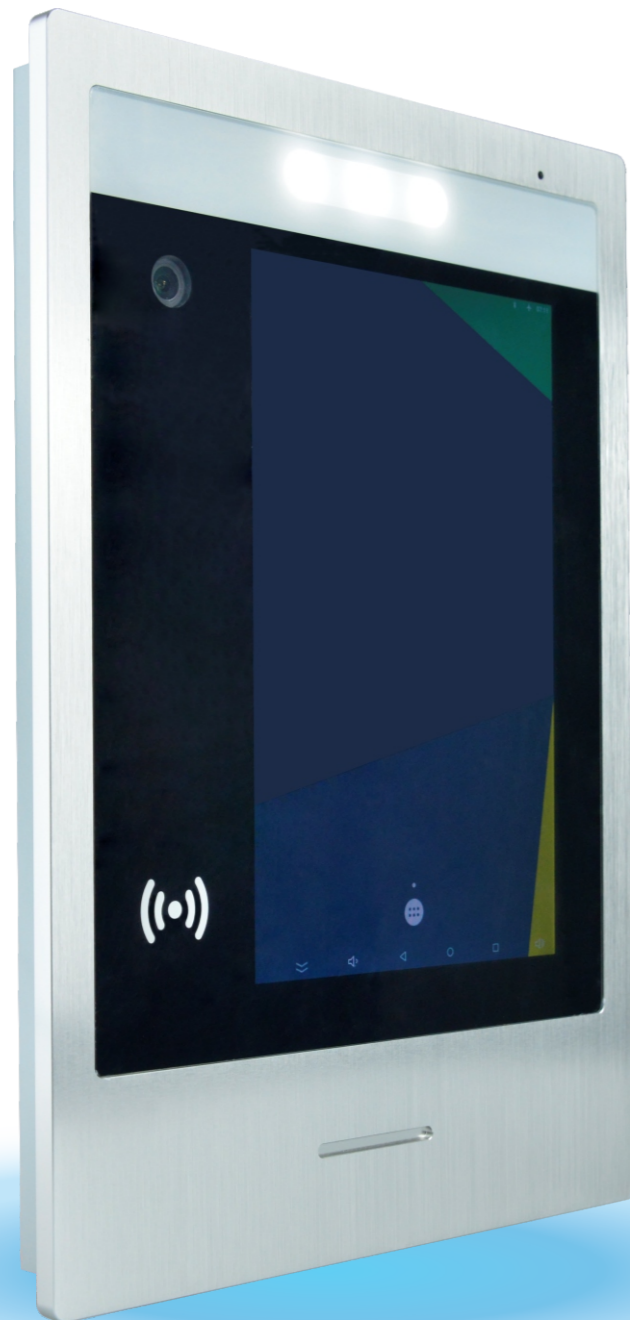

WiFi IP outdoor station for multi-apartment

- 10 inch TFT touch screen
- Tempered glass with brushed aluminum ally panel
- Support 9999 apartments
- Wireless for each apartment
- Compatible with Android and IOS devices, remotely unlocking for friends or guests.

Specification

Material	Aluminum alloy and tempered glass
Operation System	Android 5.1
Video Compression	H.264
Camera	1/3" 1080P
Lens	3.6mm
View Angle	90°
LCD screen size	10" TFT
Working voltage	DC 12V
Working current	820mA
Working temperature	-30°C ~ 60°C
Relative Humidity	10%- 90%
Installation	Surface / Flush mounted
Dimension	250 (W) x360 (H) x43 (D) mm

Product Views

Installation