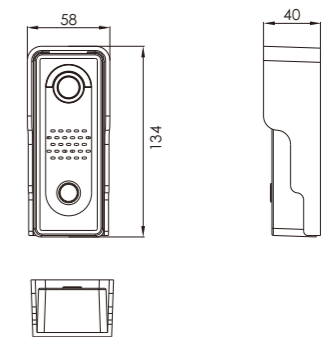

Product Views

(unit : mm)

Installation