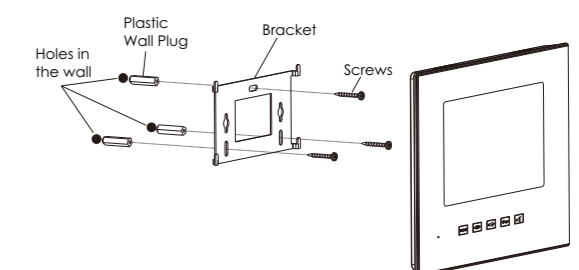

Installation