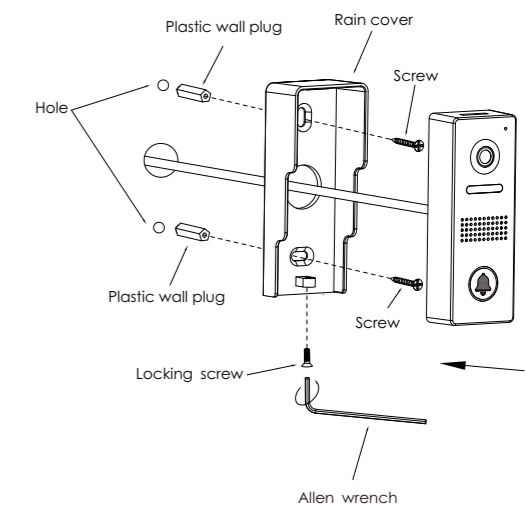

Installation