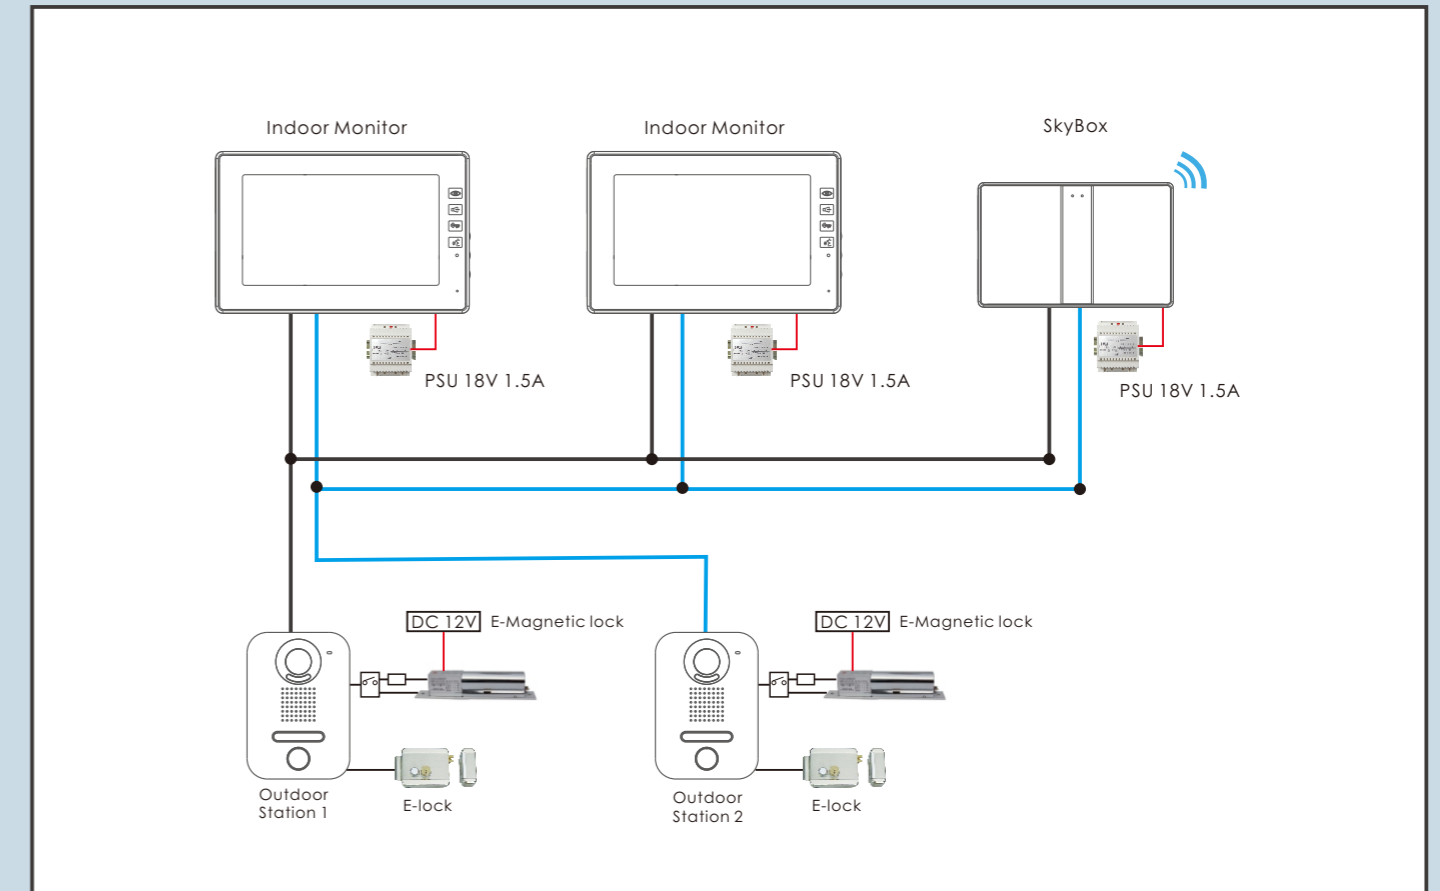

4 Wires Villa System

Schematic Diagram:

- Widely used in houses, villas, small offices
- Easy 4 wires connection & DIY
- Flexible configurations:
Max. 4 indoor monitors and 2 outdoor stations
- Video intercom, monitoring, door release, call transfer, door bell
- For options:
Picture memory, video recording

Features:

- Outdoor station powered by monitors;
- By video and audio isolated technology, excellent performance;

Cable Selection:

DESCRIPTION	LEGEND	SPECIFICATION	LENGTH(m)
Cable from Outdoor Unit to Indoor Phone	Black	RVV 0.5mm ² × 4	L ≤ 70
	Blue	RVV 0.75 mm ² × 4	L ≤ 100

2 Wires Villa System

Schematic Diagram:

- Flexible configurations
Support max. 3 indoor monitors and 2 outdoor stations
- Video intercom, monitoring, remote door release
- Suitable for villas
- Easy installation & DIY

Features:

- Use 2-core wire to connect between the outdoor station and indoor monitor;
- Unlock two door locks;
- Non-polarity & DIY;
- Outdoor station powered by monitors;
- Easy-to-install and save cable.