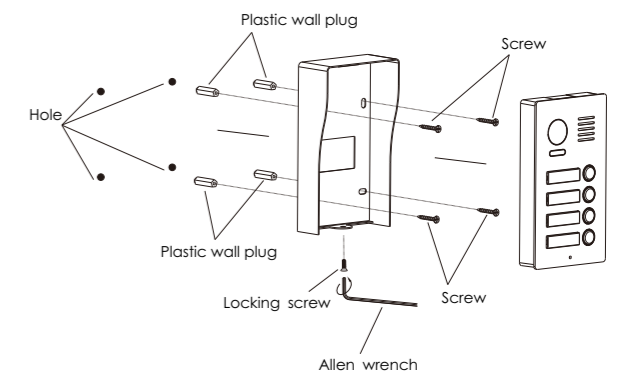

Installation