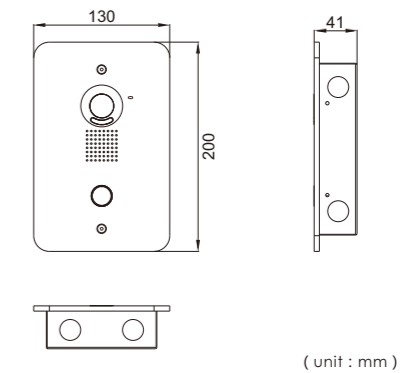

Product Views