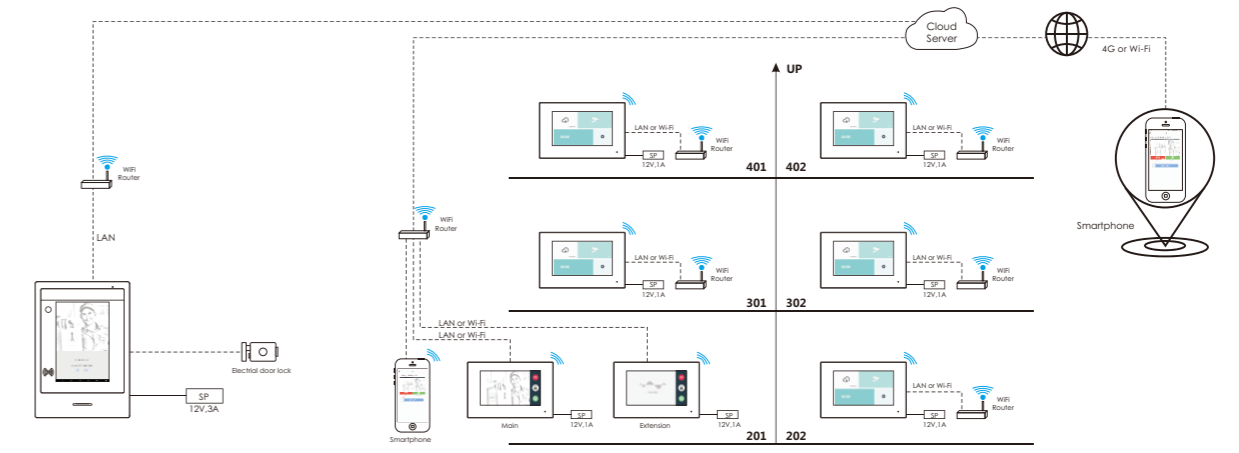

Features

- **Works From Anywhere**
  Whether you're in the kitchen, or travel around the world, you'll always be able to answer your door from palm of your hand. It even works when your phone is roaming on 3G/4G networks.
- **Weather Resistant**
  Outdoor approved and built to withstand humidity rain, sleet, snow, ice and extreme heat.
- **Support Multiple Devices**
  Support multiple users with smart phones or tablets to be connected to one outdoor station. When you have a visitor, outdoor station will simultaneously ring.
- **Quick & Easy Install**
  Have your door station mounted in 3 minutes, simply to connect smart phones or tablets to your outdoor station within 2 minutes.