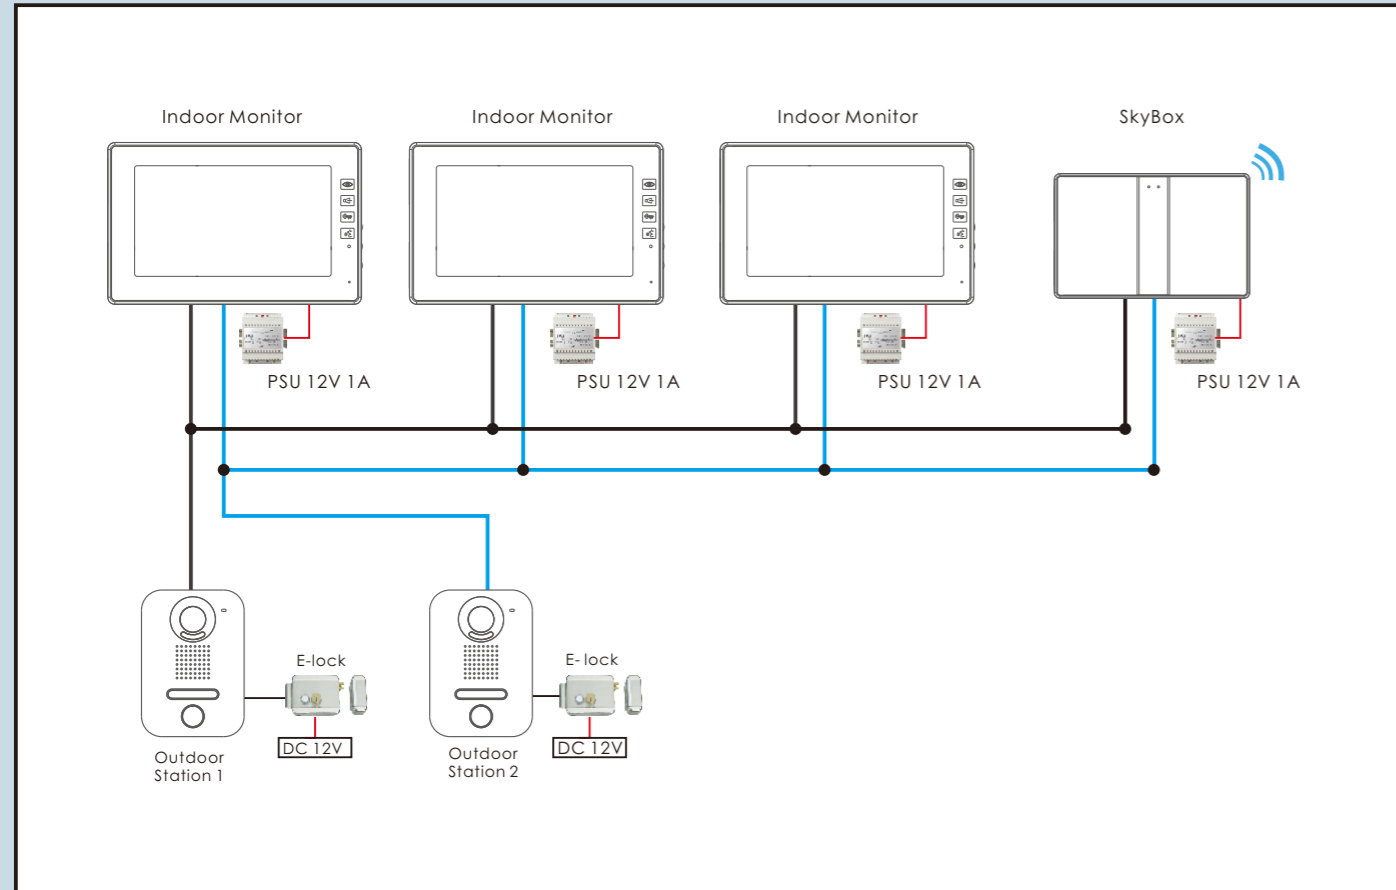

SP24
 Plug Power Supply
 Input Voltage: 100V~240V
 Output Voltage: 18V, 1.5A / 15V, 1.5A/ 12V, 1A

Proximity key tag
 Color:black/red/blue/green/yellow

Proximity Cards
 Thick card / thin card

SP22
 Desktop Power Supply
 Input Voltage: 100V~240V
 Output Voltage: 18V, 3A

4 Wires Villa System

Schematic Diagram:

- Widely used in houses, villas, small offices
- Easy 4 wires connection & DIY
- Flexible configurations:
Max. 4 indoor monitors and 2 outdoor stations
- Video intercom, monitoring, door release, call transfer, door bell
- For options:
Picture memory, video recording

2 Wires Villa System

Schematic Diagram:

- Flexible configurations
Support max. 3 indoor monitors and 2 outdoor stations
- Video intercom, monitoring, remote door release
- Suitable for villas
- Easy installation & DIY