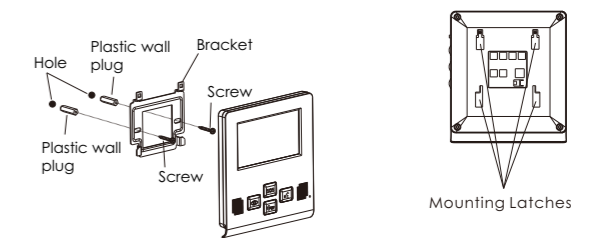

Installation