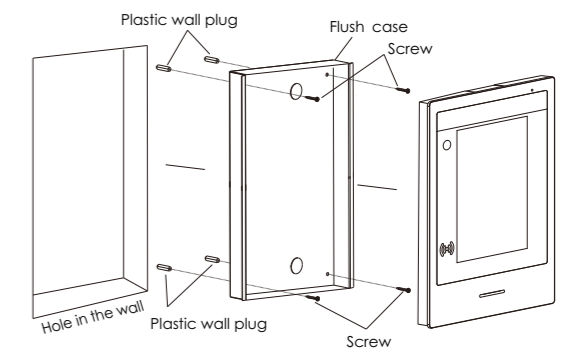

WiFi IP outdoor station for multi-apartment

- 10 inch TFT touch screen
- Tempered glass with brushed aluminum ally panel
- Support 9999 apartments
- Wireless for each apartment
- Compatible with Android and IOS devices, remotely unlocking for friends or guests.

Specification

Material	Aluminum alloy and tempered glass
Operation System	Android 5.1
Video Compression	H.264
Camera	1/3" 1080P
Lens	3.6mm
View Angle	90°
LCD screen size	10" TFT
Working voltage	DC 12V
Working current	820mA
Working temperature	-30°C ~ 60°C
Relative Humidity	10%- 90%
Installation	Surface / Flush mounted
Dimension	250 (W) x360 (H) x43 (D) mm

Product Views

Installation