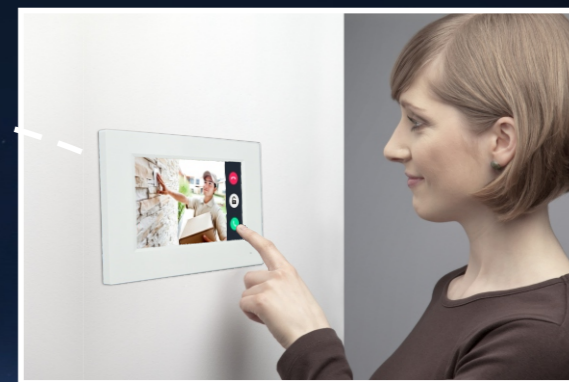

New Generation Information Network Platform

Cloud Platform covering global users,
the products connected to the Cloud Platform

for users to access via App.

Product picture	Main function description	Description of main characteristics
 <p>PL960SAPM-V3</p>	<p>Wifi video intercom works with smartphones. You can see, hear and speak to the person from your door station no matter where you are and what you are doing, and you can open your door through smartphones or tablets.</p> <p>Talking, monitoring, unlocking on mobile phone Picture memory & video recording Check history events from cloud/card 32G TF card for motion detection Remote unlocking, 2 locks for option 40 group passwords for code access Define lock and unlock time</p> <p>Video intercom with WiFi IP Indoor Monitor by full duplex under WLAN or LAN</p>	<p>Supports Android / iOS Devices P2P protocol Distributed server WiFi Enabled and built-in ethernet RJ45 connector Outdoor video intercom with Indoor wirelessly under local network (LAN) Self-developed application Quick & Easy Install Multiple Users</p> <p>Aluminum brushed silver panel 1080P IP camera with 110° wide angle Night light compensation With keypad for code access Nameplate Separate antenna PoE version for option IP rate: IP65 (Rain cover type for option) Surface mounted Working temperature: -25°C~65°C Input: 12V DC Dimensions: 105*210*32mm (without rain cover)</p>
 <p>PL960M-V3</p>	<p>Wifi video intercom works with smartphones. You can see, hear and speak to the person from your door station no matter where you are and what you are doing, and you can open your door through smartphones or tablets.</p> <p>Talking, monitoring, unlocking on mobile phone Picture memory & video recording Check history events from cloud/card 32G TF card for motion detection Remote unlocking, 2 locks for option Define lock and unlock time</p> <p>Video intercom with WiFi IP Indoor Monitor by full duplex under WLAN or LAN</p>	<p>Supports Android / iOS Devices P2P protocol Distributed server WiFi Enabled and built-in ethernet RJ45 connector Outdoor video intercom with Indoor wirelessly under local network (LAN) Self-developed application Quick & Easy Install Multiple Users</p> <p>Aluminum brushed silver panel 1080P IP camera with 110° wide angle Night light compensation Nameplate Separate antenna PoE version for option IP rate: IP65 (With Rain Cover) Surface mounted Working temperature: -25°C~65°C Input: 12V DC Dimensions: 112*136*52mm</p>
 <p>MR830M</p>	<p>Wifi video intercom works with smartphones. You can see, hear and speak to the person from your door station no matter where you are and what you are doing, and you can open your door through smartphones or tablets.</p> <p>Talking, monitoring 4 channels, unlocking and transferring call on monitor screen Intercom between Indoor Monitors Picture memory & video recording Check history events from cloud/card Video intercom with WiFi IP door station by full duplex under WLAN or LAN</p>	<p>Supports Android / iOS Devices P2P protocol Distributed server WiFi Enabled and built-in ethernet RJ45 connector Indoor video intercom with Outdoor wirelessly under local network (LAN) Self-developed application Quick & Easy Install Multiple Users</p> <p>7 inch TFT LCD screen Color: White Touch screen operation Monitoring / talking / unlocking / call transfer / internal intercom Check history events Surface mounted Temperature: -10°C~50°C Working voltage: 12V Resolution: 1024*600 pixels Dimension: 221*144*20mm N.W: 350g</p>